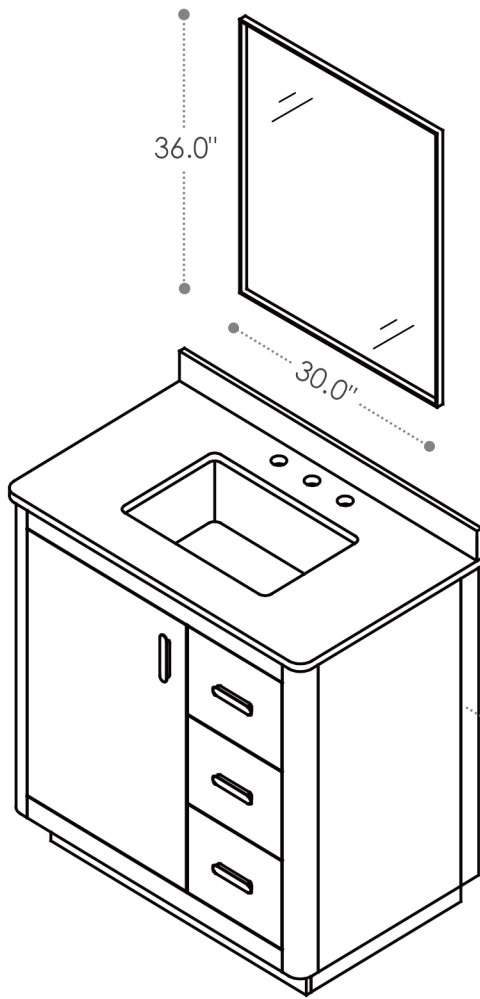

ALTAIR

FASHION BATHROOM LIFE

Altair Design, Inc.

Perla

36"W x 22"D

Bathroom Vanity

36"W x 22"D x 34"H inches

INSTALLATION SPECIFICATION

Item#	556036		
Color	Natural Wood		
Overall Dimension	36 in W x 22 in D x 34 in H		
Vanity Material	Solid wood and long-lasting plywood		
Hardware Finish	Zinc Alloy Matte Black		
Countertop Material	Composite Stone - Grain White		
Number of Drawers	3 soft-closing drawers		
Number of Door	1 soft-closing door	Shape	Rectangular
Top Thickness	0.8 inch	Installation Type	Freestanding
Assembly Required	No	Backsplash Height	4 inch
Faucet Hole Spacing(in.)	8 in. widespread	Sink	Single Undermount Sink

All measurements are approximate. Measurements may vary +/-1/2".
Does not include faucet, drain assembly, P-trap